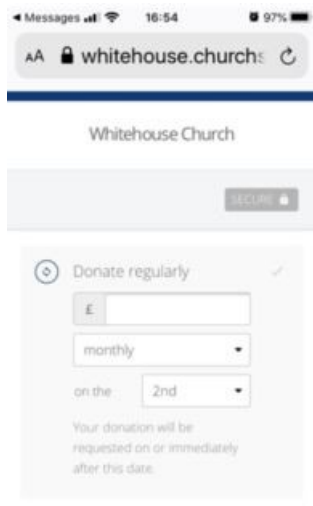

Whitehouse Church

www.whitehousemk.church

finance@whitehousemk.church

TEXT GIVING

information

TEXT GIVING INSTRUCTIONS

Please send a text to 60777 with the following message:

3H3WR give £10

(£10 is just the example here—you are welcome to give more or less than £10)

You will then receive a text message from WChurch

Please click on the link in the text message and it will take you to the Whitehouse Church giving page;